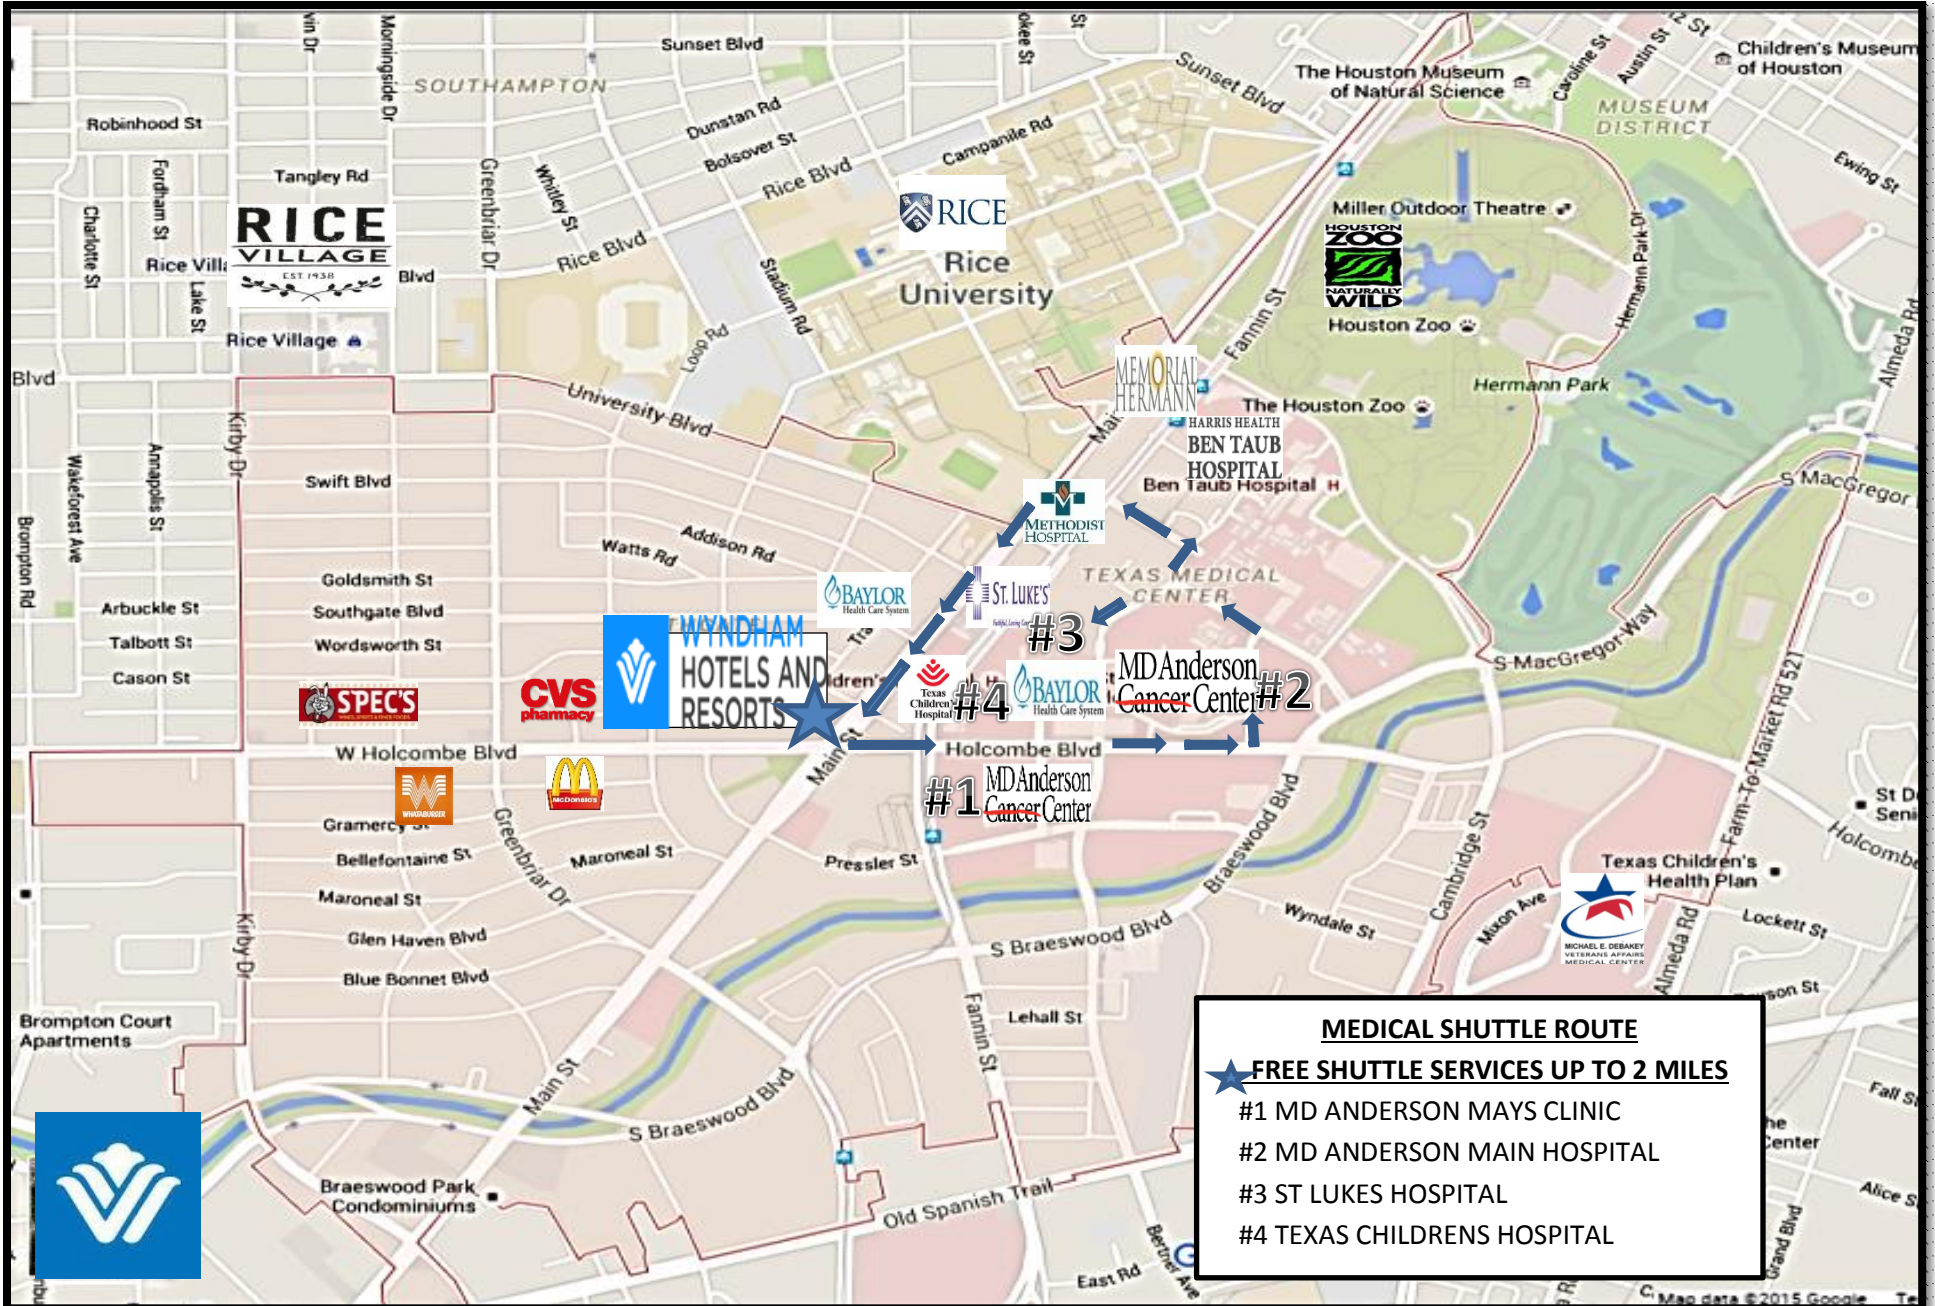

**WYNDHAM
HOTELS AND
RESORTS**

HOUSTON MEDICAL CENTER

MEDICAL SHUTTLE ROUTE
 ★ **FREE SHUTTLE SERVICES UP TO 2 MILES**
 #1 MD ANDERSON MAYS CLINIC
 #2 MD ANDERSON MAIN HOSPITAL
 #3 ST LUKES HOSPITAL
 #4 TEXAS CHILDRENS HOSPITAL